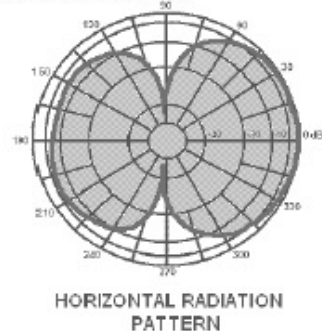

REF ORDER CODE	GAIN IN dBi	FREQ. IN MHz.	VSWR @ RES.	POWER IN WATT	IMP. IN OHM	BAND WIDTH @ 1.5:1	WEIGHT IN Kg.	TERMINATION	TOTAL LENGTH IN MET.
PR-27	UNITY	26 - 28	<1.5:1	100	50			5 Met. RG58 no Connector	
PR-29	UNITY	29 - 30	<1.5:1	100	50			5 Met. RG58 no Connector	
PR-40	UNITY	35 - 45	<1.5:1	100	50			5 Met. RG58 no Connector	
PR-50	UNITY	51 - 80	<1.5:1	100	50			5 Met. RG58 no Connector	
PR-55	UNITY	54 - 500	<1.5:1	100	50			5 Met. RG58 no Connector	
PR-120	3dB	112 - 134	<1.5:1	100	50			5 Met. RG58 no Connector	
PR-140	3dB	134 - 174	<1.5:1	100	50			5 Met. RG58 no Connector	
PR-200	3dB	174 - 204	<1.5:1	100	50			5 Met. RG58 no Connector	
PR-250	3dB	240 - 280	<1.5:1	100	50			5 Met. RG58 no Connector	
PR-400	3dB	390 - 470	<1.5:1	100	50			5 Met. RG58 no Connector	
PR-900	3dB	860 - 970	<1.5:1	100	50			5 Met. RG58 no Connector	
PR-XDX-08 (FOR HAM USE ONLY)	UNITY & 3dB	146 - 174 & 320 - 440	<1.5:1	100	50			5 Met. RG58 no Connector	
PR-140S	UNITY	132 - 174	<1.5:1	100	50			5 Met. RG58 no Connector	