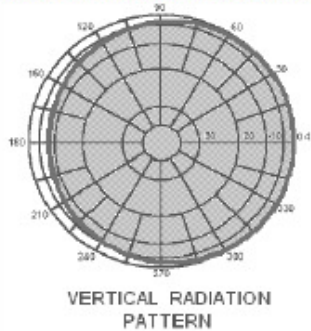

REF ORDER CODE	GAIN IN dBi	FREQ. IN MHz.	VSWR @ RES.	POWER IN WATT	IMP. IN OHM	BAND WIDTH @ 1.5:1	WEIGHT IN Kg.	TERMINATION	TOTAL LENGTH IN MET.
PR-27	UNITY	26 - 28	<1.5:1	100	50			5 Met. RG58 no Connector	
PR-29	UNITY	29 - 30	<1.5:1	100	50			5 Met. RG58 no Connector	
PR-40	UNITY	35 - 45	<1.5:1	100	50			5 Met. RG58 no Connector	
PR-50	UNITY	51 - 80	<1.5:1	100	50			5 Met. RG58 no Connector	
PR-55	UNITY	54 - 500	<1.5:1	100	50			5 Met. RG58 no Connector	
PR-120	3dB	112 - 134	<1.5:1	100	50			5 Met. RG58 no Connector	
PR-140	3dB	134 - 174	<1.5:1	100	50			5 Met. RG58 no Connector	
PR-200	3dB	174 - 204	<1.5:1	100	50			5 Met. RG58 no Connector	
PR-250	3dB	240 - 280	<1.5:1	100	50			5 Met. RG58 no Connector	
PR-400	3dB	390 - 470	<1.5:1	100	50			5 Met. RG58 no Connector	
PR-900	3dB	860 - 970	<1.5:1	100	50			5 Met. RG58 no Connector	
PR-XDX-08 (FOR HAM USE ONLY)	UNITY & 3dB	146 - 174 & 320 - 440	<1.5:1	100	50			5 Met. RG58 no Connector	
PR-140S	UNITY	132 - 174	<1.5:1	100	50			5 Met. RG58 no Connector	